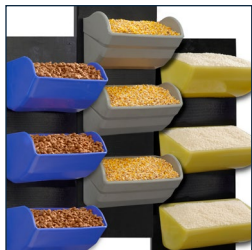

Solutions for:

The Grain Industry

Your One Stop Shop for New Equipment, Repair, & Supplies

Elevator Legs & Accessories

- Bearings & Shafts
- Belting
- Chains & Sprockets
- Dura-Splice
- Elevator Bolts
- Jackson Fasteners
- Lagging—Craft Lag / Slide Lag
- Buckets
- Power Transmission Products
- Pulleys
- Trunking

Rubber Products

- Adhesives
- Conveyor Belting
- Elevator Belting
- Hose
- Skirtboard Rubber
- Slide Lag / Craft Lag

Spouting Components

- Adjustable Elbows
- Angle Rings
- Clamp Bands
- Cushion Box
- Dead Stops
- Distributors
- Gates
- Lining Materials
- Load-Out Hose
- Morse Couplers
- Pneumatic Elbows
- Pneumatic Tubing
- Round Spouting
- Reducers
- Square Spouting
- Sweep Elbows
- Transitions
- Valves